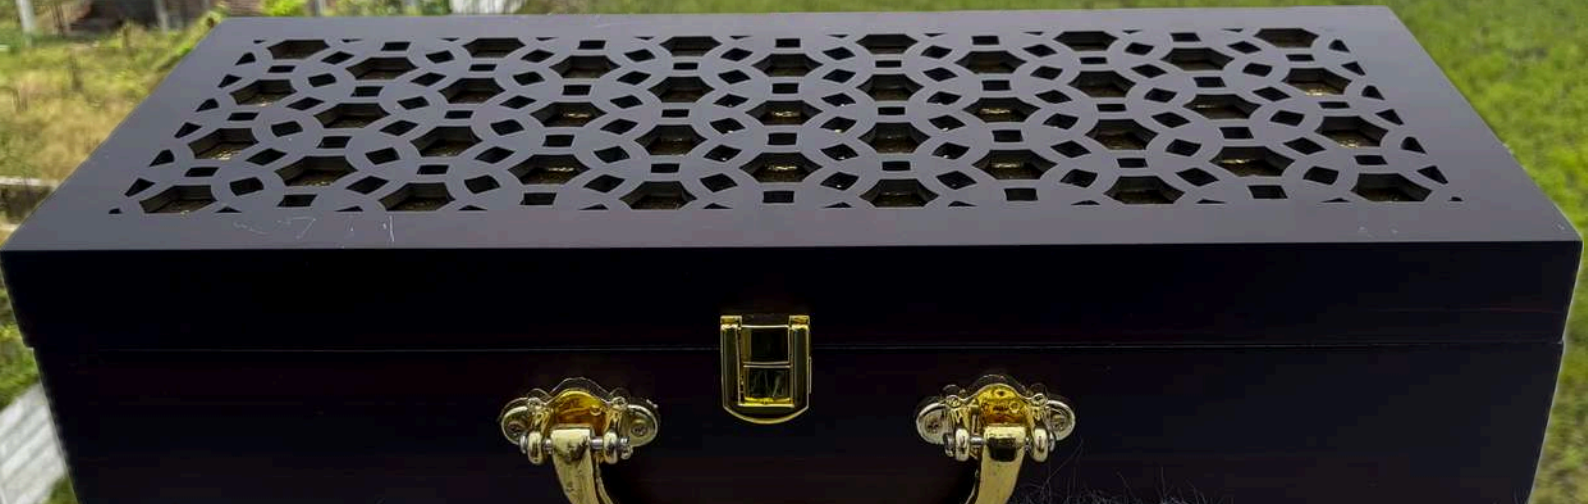

UV BOX

DIFFERENT SIZES AVAILABLE

	2 JAR	3 JAR	4 JAR
SIZE	10 X 5.5	13 X 5.5	10 X 10
PRICE	₹600	₹700	₹800

PRICES ABOVE ARE EXCLUDING GST

LASER CUT WOODEN BOX

DIFFERENT SIZES AVAILABLE

	2 JAR	3 JAR	4 JAR
SIZE	10 X 5.5	13 X 5.5	10 X 10
PRICE	₹900	₹1000	₹1100